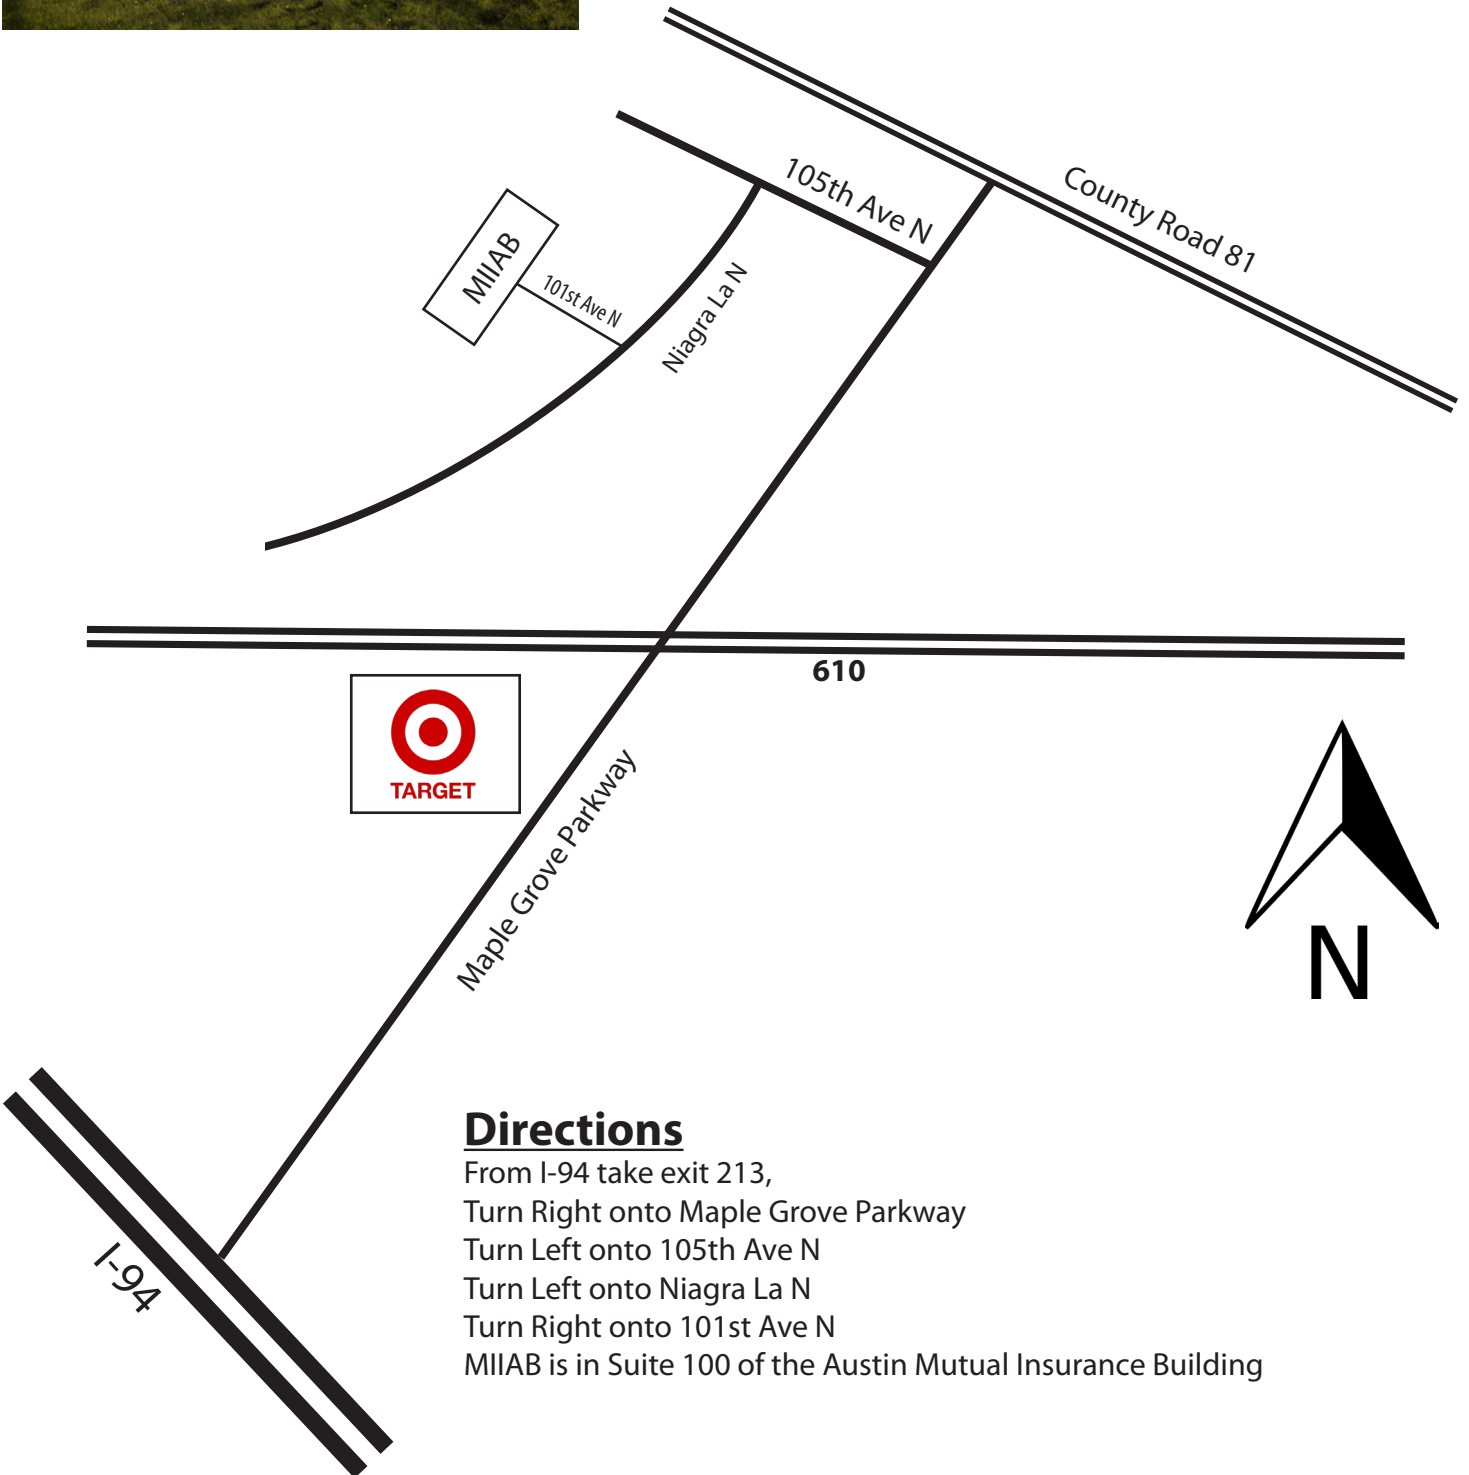

MN Independent Insurance Agents & Brokers Association

15490 101st Ave N, Suite 100
Maple Grove, MN 55369
763-235-6460

Directions

From I-94 take exit 213,
Turn Right onto Maple Grove Parkway
Turn Left onto 105th Ave N
Turn Left onto Niagra La N
Turn Right onto 101st Ave N
MIAB is in Suite 100 of the Austin Mutual Insurance Building